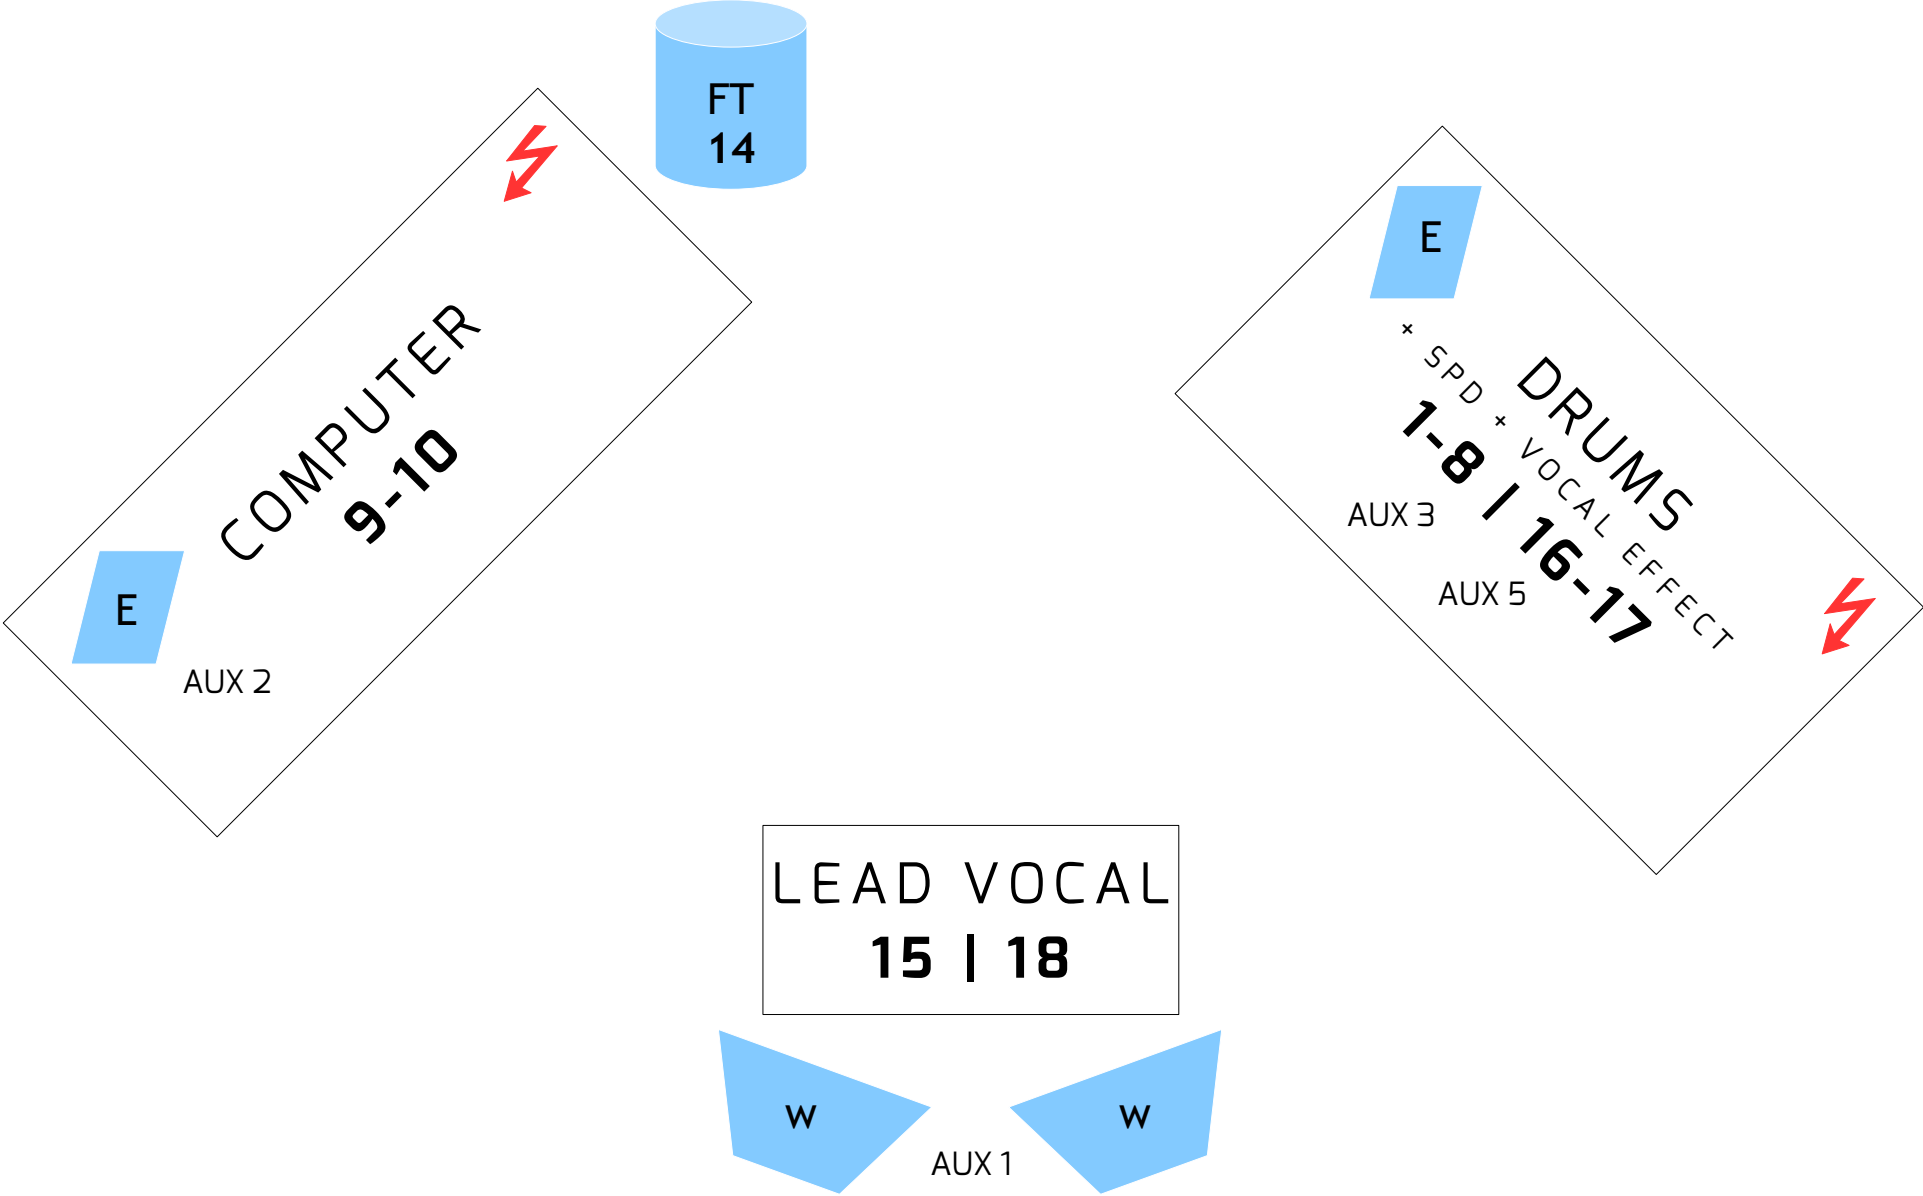

Neeru

from urban to classical music

Neeru

FICHE TECHNIQUE

TECHNICAL RIDER

STAGE PLOT 1 [w/ vibraphone]

STAGE PLOT 2 [wo/ vibraphone]

PATCH

CH	SOURCE	MICRO	STAND	220V
1	KICK	BETA52/D112	SMALL	YES
2	SPD KICK	DI	48V	
3	SNARE	SM57	SMALL	
4	HI HAT	KM184/C451	SMALL	
5	SPD	DI	48V	
6	FLOOR TOM 1	MD421/E604	SMALL/CLAMP	
7	OH L	C414/KM184	SMALL	
8	OH R	C414/KM184	SMALL	
9	COMPUTER L	DI	48V	YES
10	COMPUTER R	DI	48V	
11	VIBRA L	SM57	TALL	
12	VIBRA R	SM57	TALL	
13	FLOOR TOM 2	MD421/E604	SMALL/CLAMP	
14	FLOOR TOM 3	MD421/E604	SMALL/CLAMP	
15	LEAD VOCAL	BETA58	TALL	
16	VOCAL EFFECT L	XLR	-	
17	VOCAL EFFECT R	XLR	-	
18	EQ VOCAL	-	-	

AUX SENDS

AUX 1	VOCAL	WEDGE
AUX 2	COMPUTER	EARS - XLR
AUX 3	DRUMS	EARS - XLR
AUX 4	VIBRAPHONE	WEDGE
AUX 5	EFFECT	XLR

W : Wedges monitoring

E : InEars monitoring

FT : Floor Tom

 : 220V

CONTACT

Luc Perguet