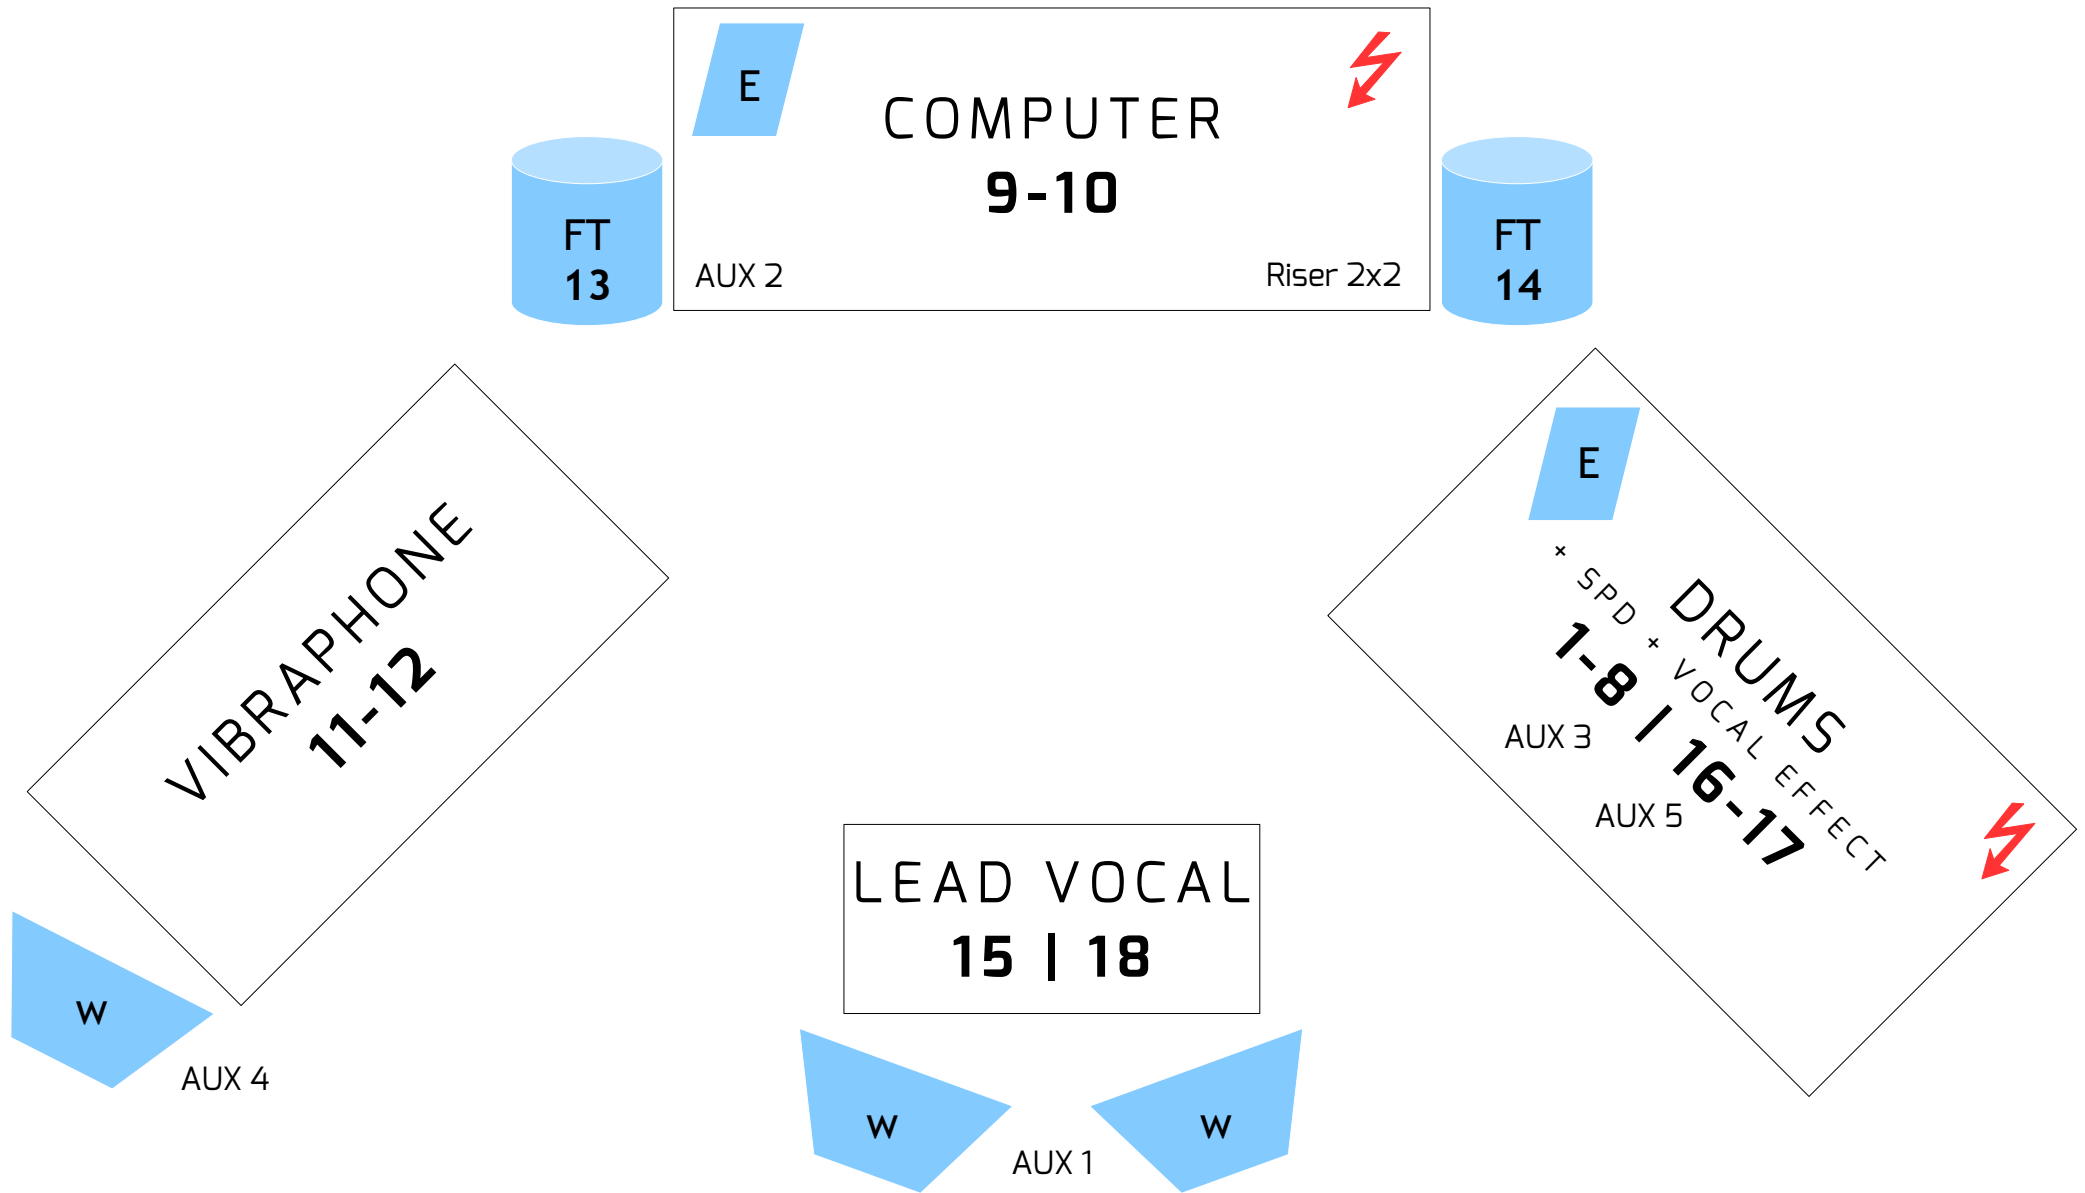

Neeru

from urban to classical music

Neeru

FICHE TECHNIQUE

TECHNICAL RIDER

STAGE PLOT 1 [w/ vibraphone]

STAGE PLOT 2 [wo/ vibraphone]

PATCH

CH	SOURCE	MICRO	STAND	220V
1	KICK	BETA52/D112	SMALL	YES
2	SPD KICK	DI	48V	
3	SNARE	SM57	SMALL	
4	HI HAT	KM184/C451	SMALL	
5	SPD	DI	48V	
6	FLOOR TOM 1	MD421/E604	SMALL/CLAMP	
7	OH L	C414/KM184	SMALL	
8	OH R	C414/KM184	SMALL	
9	COMPUTER L	DI	48V	YES
10	COMPUTER R	DI	48V	
11	VIBRA L	SM57	TALL	
12	VIBRA R	SM57	TALL	
13	FLOOR TOM 2	MD421/E604	SMALL/CLAMP	
14	FLOOR TOM 3	MD421/E604	SMALL/CLAMP	
15	LEAD VOCAL	BETA58	TALL	
16	VOCAL EFFECT L	XLR	-	
17	VOCAL EFFECT R	XLR	-	
18	EQ VOCAL	-	-	

AUX SENDS

AUX 1	VOCAL	WEDGE
AUX 2	COMPUTER	EARS - XLR
AUX 3	DRUMS	EARS - XLR
AUX 4	VIBRAPHONE	WEDGE
AUX 5	EFFECT	XLR

W : Wedges monitoring

E : InEars monitoring

FT : Floor Tom

 : 220V

CONTACT

Luc Perguet